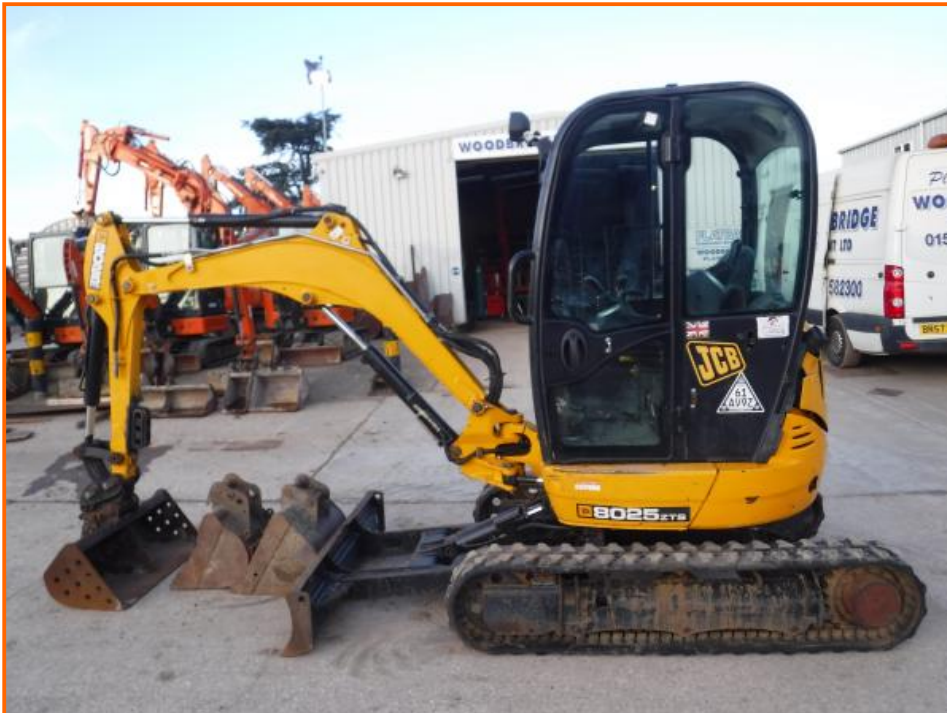

Woodbridge

PLANT LIMITED

JCB 8025 ZTS

£17,250.00

JCB 8025 ZTS.

BLADE, HAMMER LINES, QUICK-HITCH + 3 BUCKETS, RUBBER TRACKS 80%,
IMMOBILISER FITTED , 1 OWNER FOM NEW IN VERY GOOD CONDITION.

Product Details

Category/Type	EXCAVATORS 0.8T to 5T
Make	JCB
Model	8025 ZTS
Year	2019
Hours/Mileage	2838