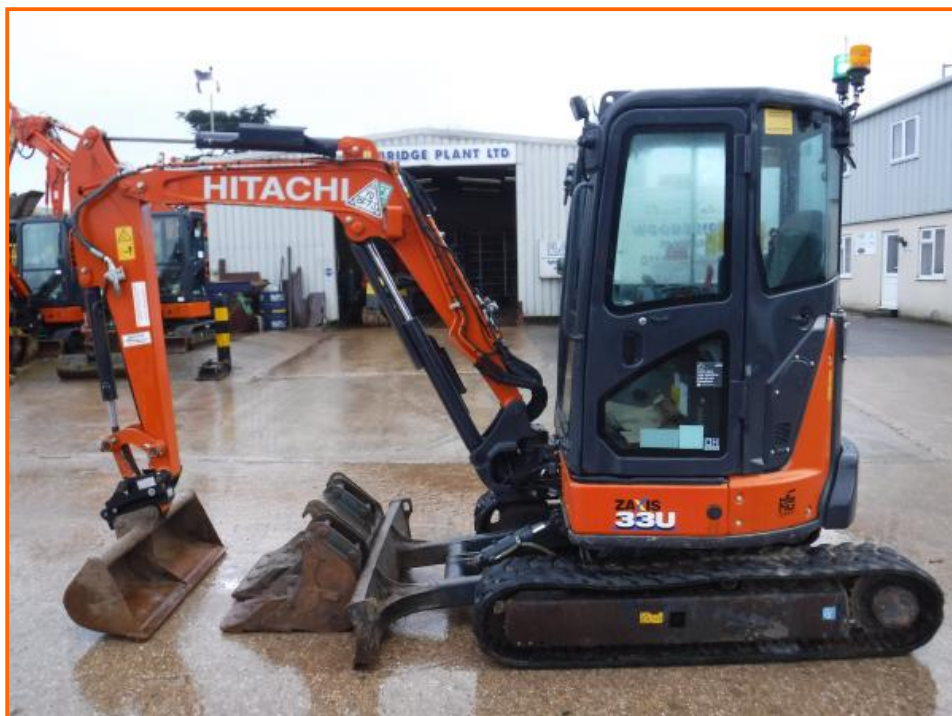

# Woodbridge

## PLANT LIMITED

### HITACHI ZAXIS 33U-6

**£23,250.00**

HITACHI ZAXIS 33U-6.

AIR/CON, CHECK-VALVES, HAMMER LINES, DOUBLE LOCKING HYDRAULIC QUICK-HITCH  
+ 3 BUCKETS, RUBBER TRACKS 80%, KEYPAD IMMOBILISER FITTED, 1 OWNER FROM  
NEW WITH FULL HITACHI SERVICE HISTORY.

#### Product Details

<b>Category/Type</b>	<b>EXCAVATORS 0.8T to 5T</b>
<b>Make</b>	<b>HITACHI</b>
<b>Model</b>	<b>ZAXIS 33U-6</b>
<b>Year</b>	<b>2022</b>
<b>Hours/Mileage</b>	<b>2232</b>

Unit 4, 250 Toddington Road, Luton, Bedfordshire, LU4 9DZ